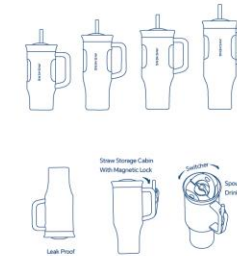

Product Sketch

ITEM NO.	CAPACITY	PACKING	N.W
40040DN18	18oz | 600mL	24 PCS	0.44KG/PC
40040DN24	24oz | 710mL	24 PCS	0.50KG/PC
40040DN32	32oz | 950mL	16 PCS	0.60KG/PC
40040DN40	40oz | 1120mL	16PCS	0.67KG/PC

MEAS	20F	40H
43.2x63.8x23.2CM	9360	24384
43.2x63.8x26.1CM	8328	21672
45.6x45.6x27.5CM	6992	18176
46x46x30.4CM	6208	16160