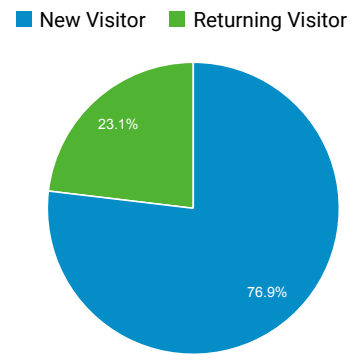

## Audience Overview

16 May 2017 - 22 May 2020

All Users  
100.00% Users

### Overview

<b>Users</b> 90,176	<b>New Users</b> 90,595	<b>Sessions</b> 216,839
<b>Number of Sessions per User</b> 2.40	<b>Page Views</b> 928,009	<b>Pages/Session</b> 4.28
<b>Avg. Session Duration</b> 00:04:30	<b>Bounce Rate</b> 48.93%	