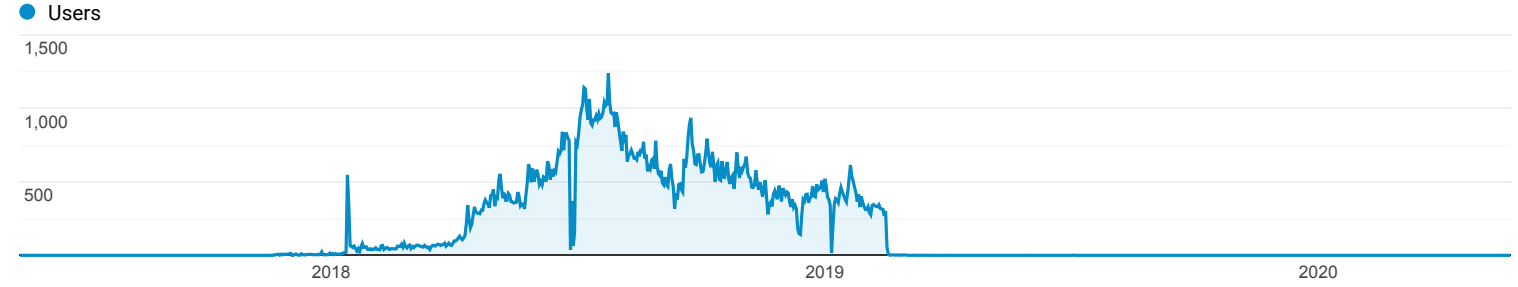

## Audience Overview

16 May 2017 - 22 May 2020

All Users  
100.00% Users

### Overview

<b>Users</b> 90,176	<b>New Users</b> 90,595	<b>Sessions</b> 216,839
<b>Number of Sessions per User</b> 2.40	<b>Page Views</b> 928,009	<b>Pages/Session</b> 4.28
<b>Avg. Session Duration</b> 00:04:30	<b>Bounce Rate</b> 48.93%	